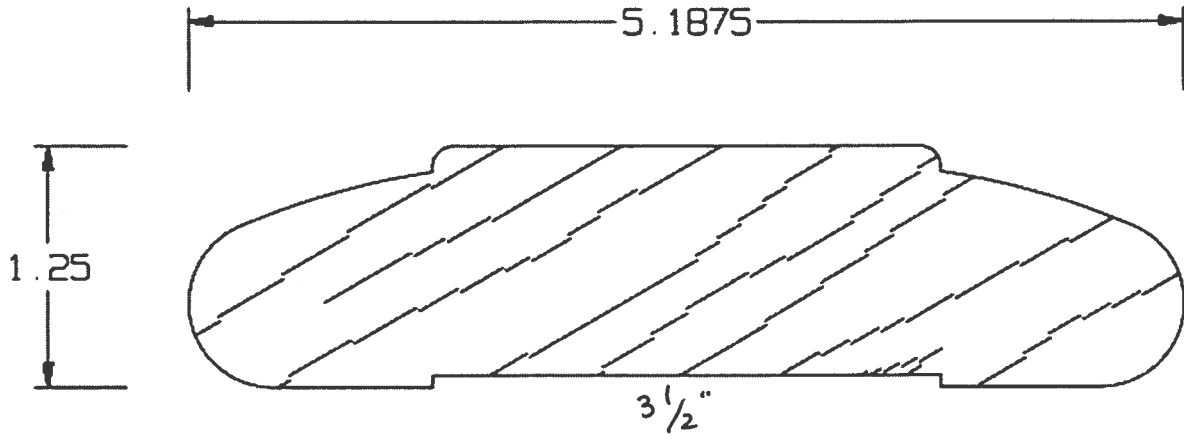

# IRON WOODS

DECKING™

**Moulded Profile**

**Peaked Profile**

**1-800-228-1263    253-939-0902 (fax)    [www.specialtyforest.com](http://www.specialtyforest.com)**

IronWoods installation instructions & Eb-Ty installation instructions available on website